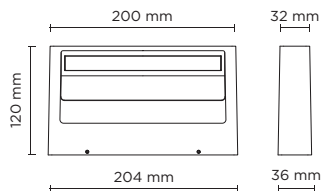

402402

HORIZON MINI 02

Designed by
PAOLO VILLA

Applique of rectangular shape for outdoor installation on a façade/wall, with double light emission (up/down). Phospho-chromatised and polyester powder coated die-cast copper-free aluminium body, tempered frosted safety glass, moulded silicone gasket and stainless steel screws. Built-in LED driver 220-240V 50-60Hz, with 20 mid-power CREE XH-G LED. IP65 rating.

light source*	light beam options	lumen output (lm)	lumin. efficacy (lm/w)
3000°K warm-white			
mid-power led	 bi-directional diffused	650	46.43

* Other light colors available on request: Neutral-white

Finish color options:

 Textured Grey RAL 9006	 Anthracite Grey RAL 7016	 Matt Black (on request)
---	---	--

Technical features

Technical data

Wattage	14 WATT
IP Rating	IP65
IK Rating	IK08
Material	High corrosion resistance die-cast copper-free aluminum body and fixing arms
Coating	Polyester powder coating with phosphochromating pre-finish
Light source	NR. 20 x CREE "XH-G" LED
Screws	Stainless steel
Transformer	Electronic power supply 220/240V 50/60Hz built-in
Gasket	Silicone rubber
Gross weight	1,50 Kg